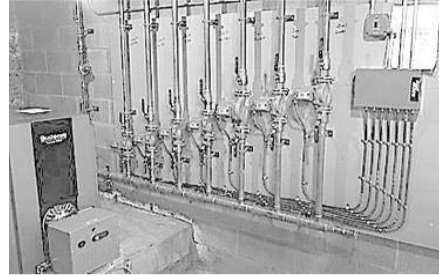

Plumbing & Heating Specialists

Gilbert Plumbing and Heating has been providing quality plumbing and heating services for over 30 years.