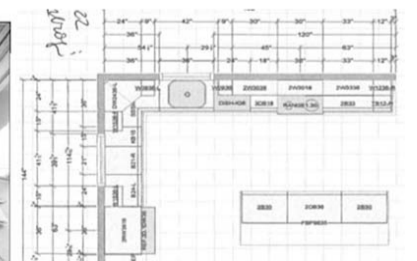

Now Selling Cabinets

Let Our Designer Create A Cabinet Layout For You

- CABINETS
- SINKS & FAUCETS
- COUNTERTOPS
- FLOORING
- TILE

COUNTERFITTERS LLC

Your **One-Stop Kitchen Dream Shop!**

2319 State Highway Route 20
Carlisle, NY
(518) 833-2740